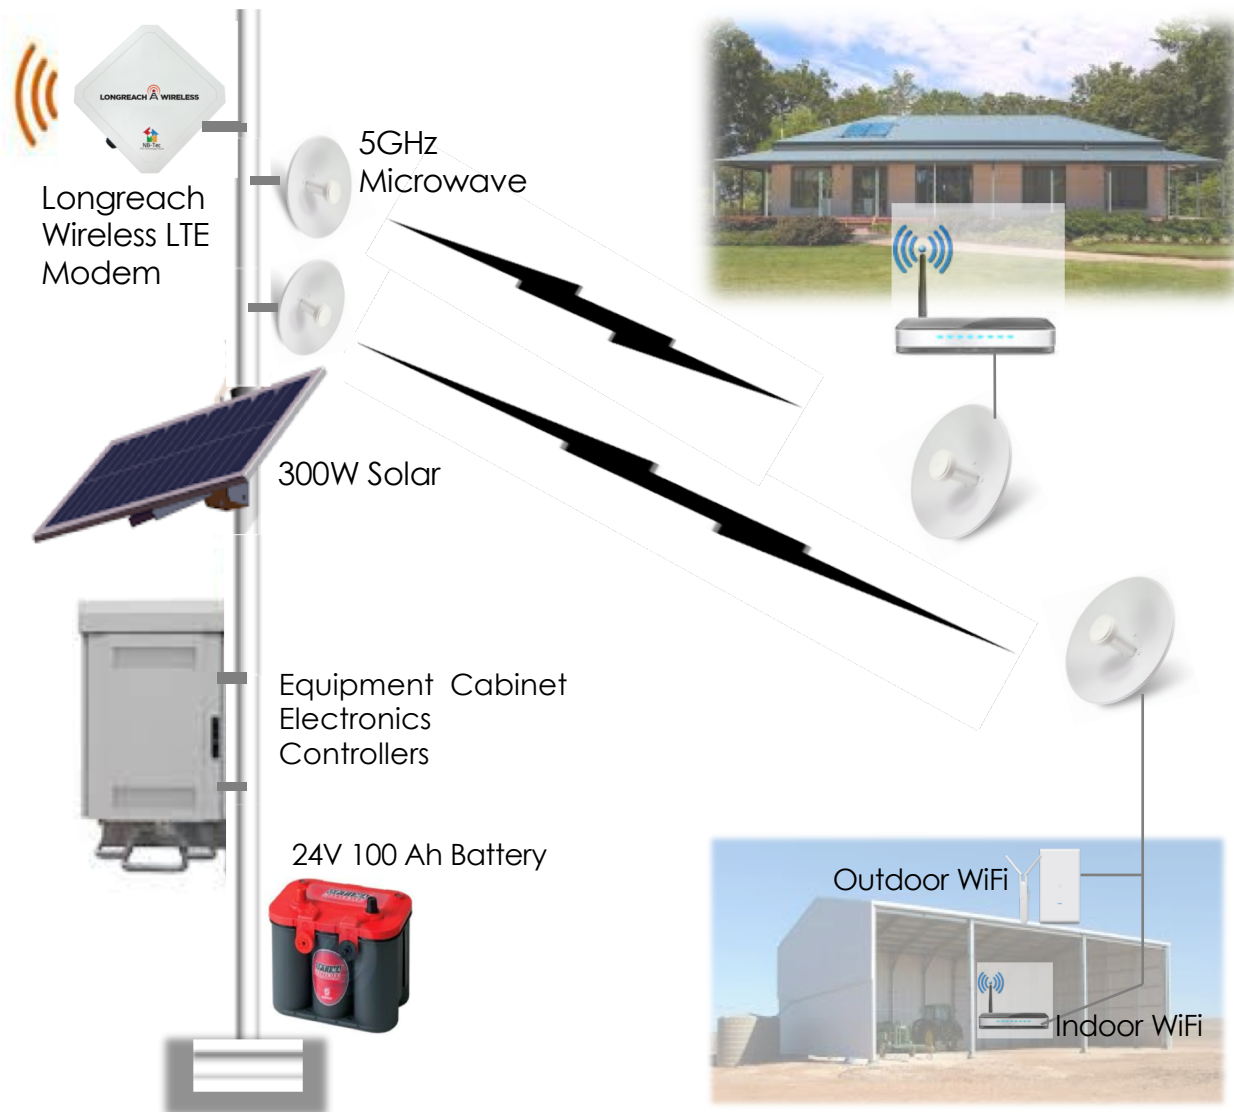

# High Point™ – LTE Distribution Solution

The **LongReach Wireless HighPoint** solution when coupled with the LongReach Wireless (LRW) ODU provides Internet connectivity to dwellings, out buildings and remote properties where 4G wireless connectivity is currently unavailable or signal quality is too weak to support reliable and effective Internet. Experience has shown that many rural and regional properties may have a “high point” location where good quality 4G wireless signals can be received and sent.

At this highpoint, NB-Tec (or its installation partners) can install the LRW ODU to provide the 4G Internet connection and then beam the internet traffic to the desired farm or business locations using private microwave links for distances up to 25+Km line of sight. This solution can be mains powered if power is available at the highpoint or if not, we provide appropriate solar charged battery technology to power the site. The **LongReach Wireless HighPoint** solution is robust and scalable from a single point to point connection to multiple microwave links according to individual requirements.